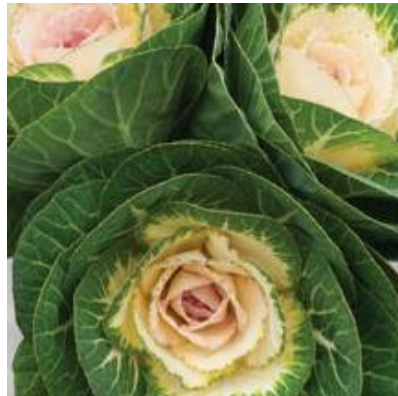

Fall Cabbage

Osaka Pink 4.5" and 1G

Osaka Red 4.5" and 1G

Osaka White 4.5" and 1G

Clarissa 1G

Dynasty Blue 1G

Ruby Red Perfection 4.5" & 1G

Crane White 4.5"