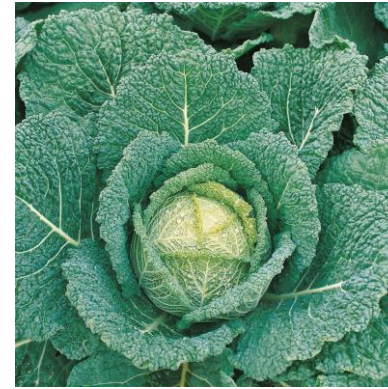

Fall Cabbage

Osaka Pink 4.5" and 1G

Osaka Red 4.5" and 1G

Osaka White 4.5" and 1G

Clarissa 1G

Dynasty Blue 1G

Ruby Red Perfection 4.5" & 1G

Crane White 4.5"